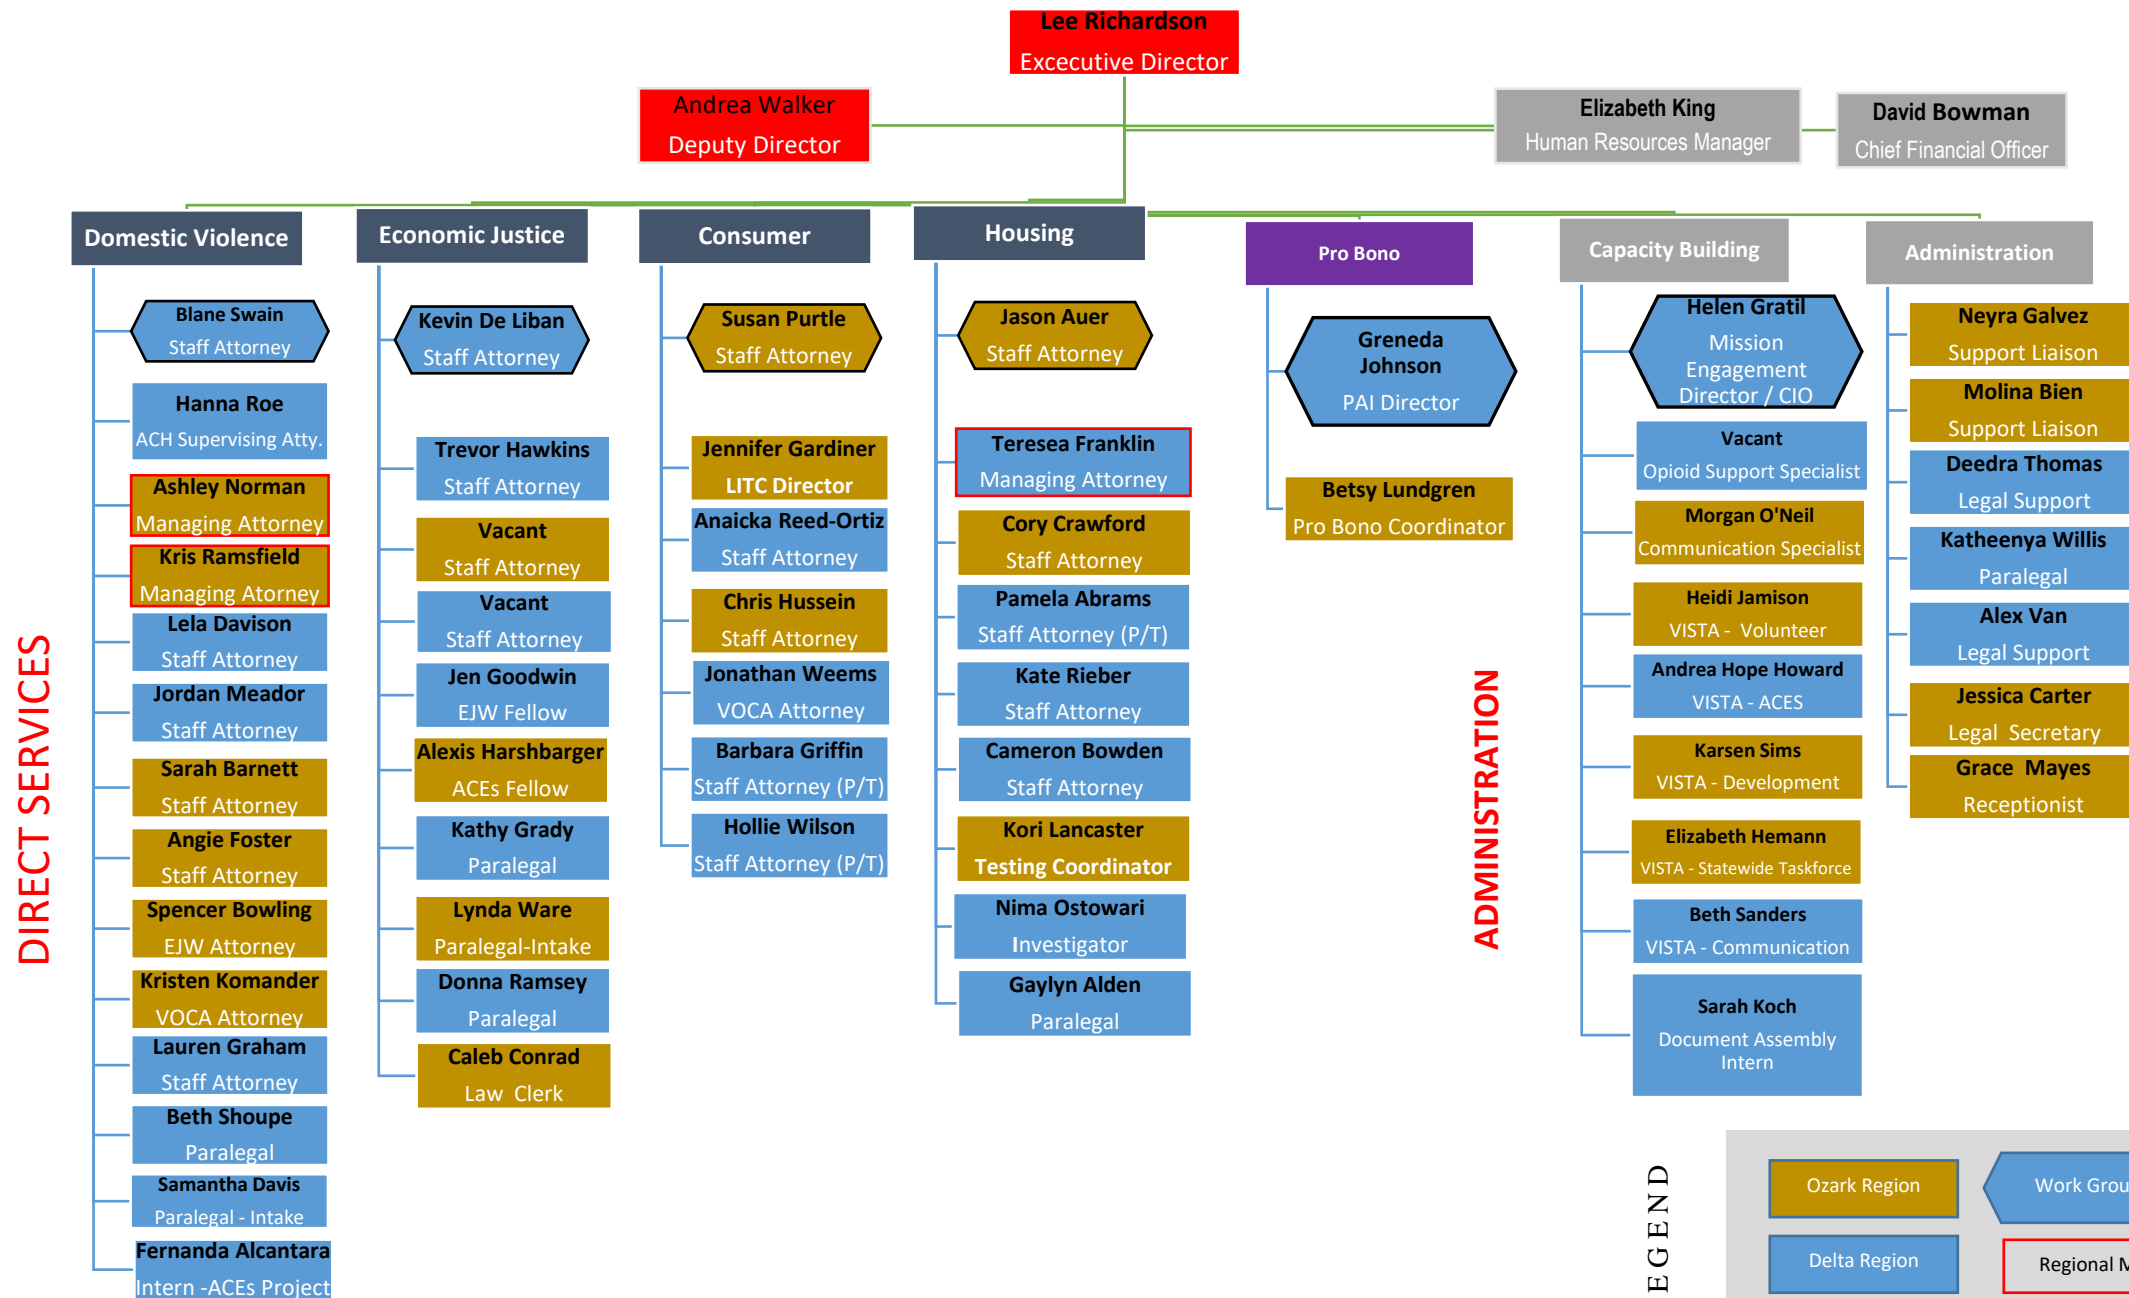

ORGANIZATIONAL CHART

DIRECT SERVICES

ADMINISTRATION

LEGEND

Legend for organizational chart symbols:

- Ozark Region (Yellow box)
- Delta Region (Blue box)
- Work Group Leader (Blue hexagon)
- Regional Manager (Red-bordered box)